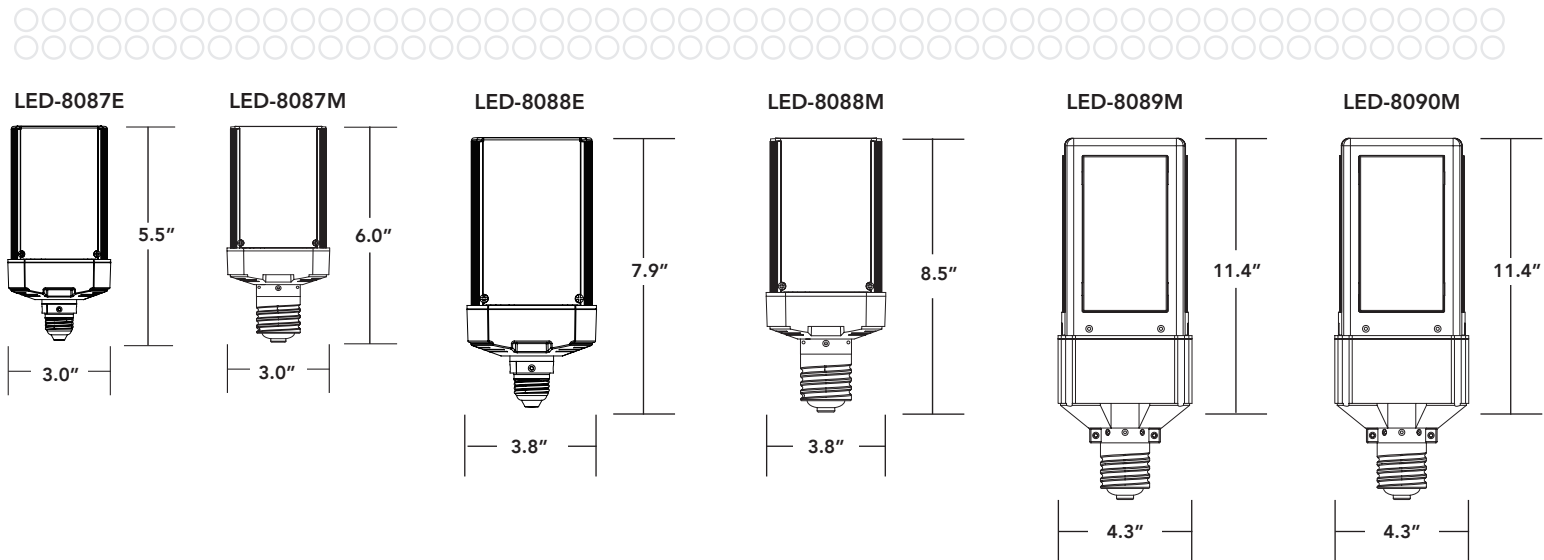

includes support feet to prevent socket sag

\*LED-8089 and 8090 only

LED-8090M offers choice of optics

PART #	UPC	REPLACES	WATTAGE	LUMENS	CCT (K)*	BASE	OPTICS	DLC PRODUCT CODE
LED-8087E50-G4	844006084288	up to 100W HID	30W	4255	5000K	E26	TYPE V	N/A
LED-8087M50-G4	844006084332	up to 100W HID	30W	4255	5000K	EX39	TYPE V	N/A
LED-8088E50-G4	844006083427	up to 175W HID	50W	7250	5000K	E26	TYPE V	N/A
LED-8088M50-G4	844006083472	up to 175W HID	50W	7250	5000K	EX39	TYPE V	PL1EIQY3
LED-8089M50-G4	844006083526	up to 250W HID	80W	11655	5000K	EX39	TYPE V	PMK0Q4Q6
LED-8090M50-G4	844006083571	up to 400W HID	110W	14570	5000K	EX39	TYPE V	PDL12RJC
LED-8090M50-G4-T3	844006083915	up to 400W HID	110W	12840	5000K	EX39	TYPE III	PZF9RH41
LED-8090M50-G4-T4	844006083922	up to 400W HID	110W	12780	5000K	EX39	TYPE IV	PDO0ZLSD

# SHOE BOX & WALL PACK RETROFITS G4 HORIZONTAL MOUNTING

**LED-8088 RECOMMENDED MINIMUM FIXTURE SIZE**  
5.4"w x 11.9"h / 347 cu. in. volume

**LED-8089/LED-8090 RECOMMENDED MINIMUM FIXTURE SIZE**  
6"w x 12"h / 432 cu. in. volume