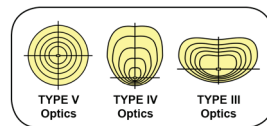

## directional efficiency

- 50W, 80W and 110W models replacing up to 400W HID
- Light panel can rotate once the base is tightened to direct light out of the fixture
- Includes a fan and thermal sensor to run cool and ensure a long and bright life
- Enclosed fixture safe and approved for damp locations
- USA designed and specified driver
- Available in 3000, 4000 and 5000K

includes support feet to prevent socket sag

\*LED-8089 and 8090 only

LED-8090M offers choice of optics

PART #	UPC	REPLACES	WATTAGE	LUMENS	CCT (K)*	BASE	OPTICS	DLC PRODUCT CODE
LED-8087E50-G4	844006084288	up to 100W HID	30W	4255	5000K	E26	TYPE V	N/A
LED-8087M50-G4	844006084332	up to 100W HID	30W	4255	5000K	EX39	TYPE V	N/A
LED-8088E50-G4	844006083427	up to 175W HID	50W	7250	5000K	E26	TYPE V	N/A
LED-8088M50-G4	844006083472	up to 175W HID	50W	7250	5000K	EX39	TYPE V	PL1EIQY3
LED-8089M50-G4	844006083526	up to 250W HID	80W	11655	5000K	EX39	TYPE V	PMK0Q4Q6
LED-8090M50-G4	844006083571	up to 400W HID	110W	14570	5000K	EX39	TYPE V	PDL12RJC
LED-8090M50-G4-T3	844006083915	up to 400W HID	110W	12840	5000K	EX39	TYPE III	PZF9RH41
LED-8090M50-G4-T4	844006083922	up to 400W HID	110W	12780	5000K	EX39	TYPE IV	PDO0ZLSD